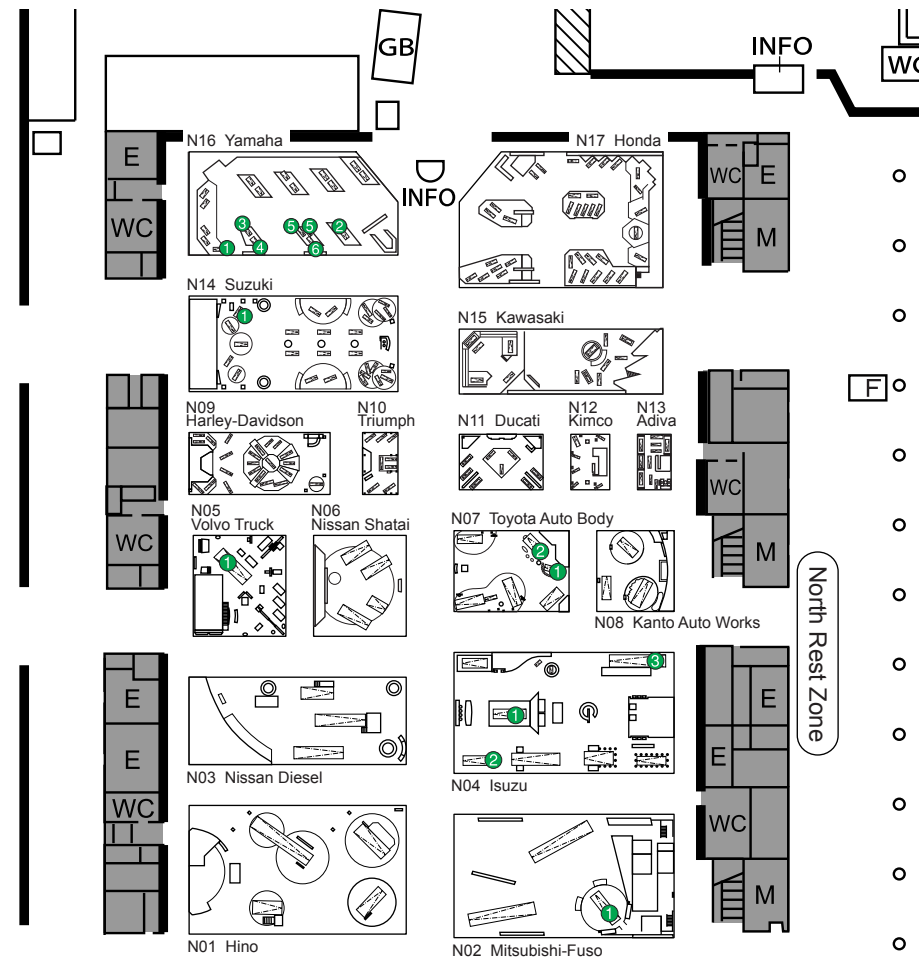

Location Map of Environment-friendly Models (West Hall / Center Hall)

West Hall (1-3 Hall) Passenger Cars / Parts

Center Hall (4-6 Hall) Passenger Cars / Parts

West Hall

Booth No.	Exhibitor Name	No.	WP/JP	Exhibit Name
W06A	Toyota Motor Corp.	①	WP	PCROWN HYBRID CONCEPT
		②	JP	FT-HS
	Lexus	①	WP	LF-Xh
W06B	Daihatsu Motor Co., Ltd.	①	WP	MIRA CUSTOM X
W07	Fuji Heavy Industries Ltd.	①	WP	G4e CONCEPT
		②	WP	R1e

Location Map of Environment-friendly Models (East Hall / North Hall)

East Hall (7-8 Hall) Passenger Cars

East Hall

Booth No.	Exhibitor Name	No.	WP/JP	Exhibit Name
E02	Automobiles Citroen	①	JP	CITROEN C-CACTUS
E03	Hundai Motor Co.	①		QarmaQ
		②		GRANDEUR LPI
E06A	Daimler AG	①	JP	Mercedes-Benz C 300 STATIONWAGON BLUETEC HYBRID
		②		Mercedes-Benz E 320 CDI Stationwagon
E07A	Mazda Motor Corp.	①	WP	New Mazda Premacy Hydrogen RE Hybrid
E07C	Volvo Car Corp.	①	JP	VOLVO C30 Recharge Concept

North Hall (9-11 Hall) Commercial Vehicles / Motorcycles / Vehicle Bodies / Parts

North Hall

Booth No.	Exhibitor Name	No.	WP/JP	Exhibit Name
N02	Mitsubishi-Fuso Toruck & Bus Corp.	①	WP	CANTER ECO-D
N04	Isuzu Motor Ltd.	①		ELF HYBRID
		②		ELF CNG-MPI
		③		ERGA NONSTEP CNG-MPI
N05	Volvo Truck Corp.	①	JP	Environmental conept truk(ECT)1995
N07	Toyota Auto Body Co., Ltd.	①	WP	COMS BP
		②		Land Cruiser 100 series (DAKAR2007 entry model)
N14	Suzuki Motor Corp.	①	WP	crosscage
N16	Yamaha Motor Co., Ltd.	①	WP	LUXAIR
		②		Tesseract
		③	WP	FC-AQEL
		④	WP	FC-DII
		⑤	WP	BOBBY
		⑥		C3+